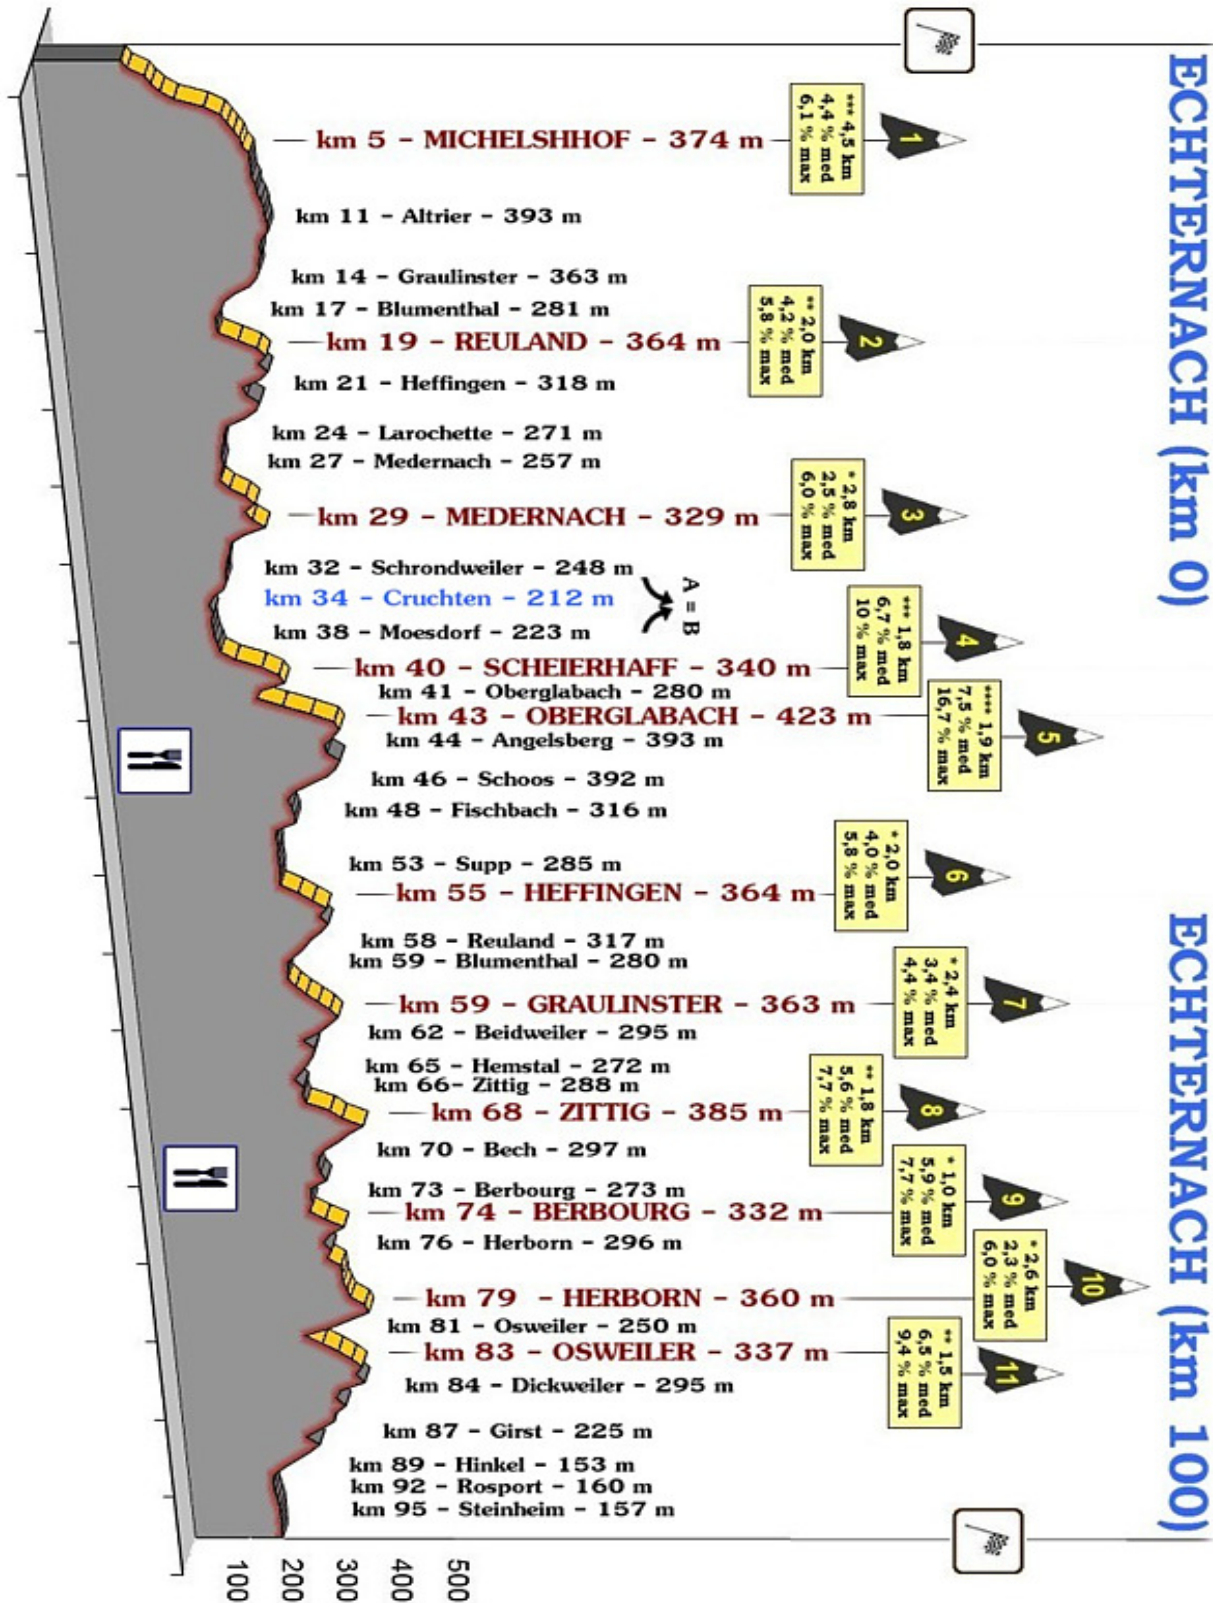

PROFILE COURSE B (100 km)

changes possible